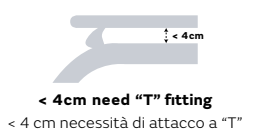

min 25mm / 0.98" max 75mm / 3.0"	max 75x100 / 3.0"x3.9"	min 12" max 29"	min 23mm max 114mm (4.5")	max 1350mm
				max 25Kg

INTERNALLY TESTED  
IN ACCORDANCE WITH  
DIN 75302:2019

IATF 16949  
ISO 14001

min 25mm / 0.98" max 100mm / 3.9"	max 90x100 / 3.5"x3.9"	min 12" max 29"	min 23mm max 114mm (4.5")	max 1350mm max 25Kg

**"T" fitting**  
Attacco con fissaggio a "T"  
Optional / Opzionale

**Mountable both right and left**  
Montabile sia a DX che a SX